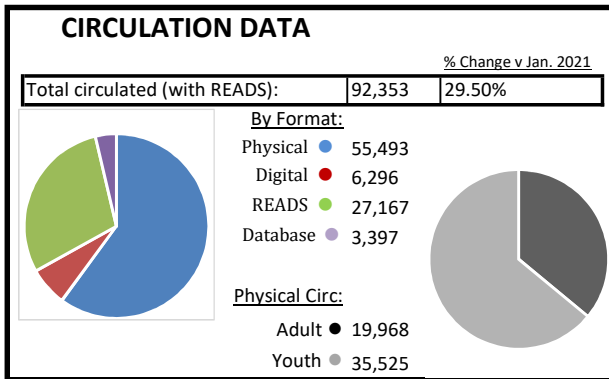

# WCPL Statistics - January, 2022

### LIBRARY USE

		% Change v Jan. 2021
Adult Card Holders	20,655	-12.50%
Youth Card Holders	4,714	7.06%
Total Card holders:	25,369	-9.43%
As percent of Service pop:	16.57%	
WCPL visitors this month:	18,370	15.74%
Number of library programs:	102	175.68%
Program attendance:	1,539	286.68%
Research Collection use:	133	-41.92%
Patrons help sessions:	2,619	49.74%
Computer sessions:	575	-7.56%
Database use:	3,397	-225.85%
Wireless sessions:	2,856	94.55%

Volunteers:	21
Volunteer hours:	297
Collection Size	304,289
Population Served	153,135
Items per Capita	1.99